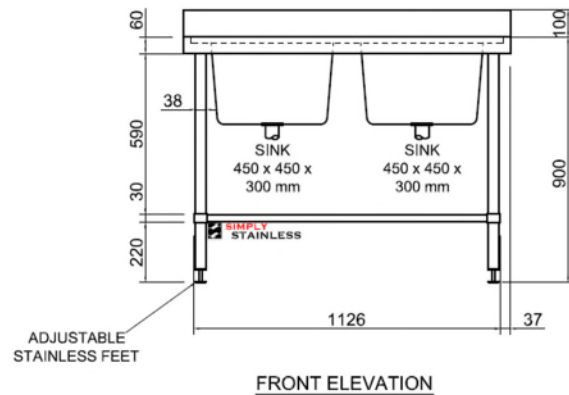

SIMPLY STAINLESS

www.simplystainless.com

Modular sinks tables and shelves

| SPECIFICATION | |
|---------------|--|
| Tops | High quality 304 grade stainless steel, 1.2mm gauge, no. 4 finish, 1 of 450 x 450 x 300 welded bowl w/ sink waste, 100mm upstand (150mm bevelled upstand on 700 series), 20mm wet edge, 60 litre bowls (70 litre on 2400mm), supplied with 2 x Watermark approved 90mm waste with basket |
| Core | 3mm zincalume, marine grade protective paint |
| Frames | 38mm round stainless steel tube, satin polished, machined collars, stainless steel disc feet |
| Undershelves | 22mm stainless pipe, high quality stainless steel, welded collars |

| 06 | DOUBLE BENCH BOWL | |
|----|-------------------|--|
| | Product Code | Dimensions |
| | 06.6.1200 | 1200mm x 600mm x 900mm |
| | 06.6.1500 | 1500mm x 600mm x 900mm |
| | 06.6.1800 | 1800mm x 600mm x 900mm |
| | 06.6.2100 | 2100mm x 600mm x 900mm |
| | 06.6.2400 | 2400mm x 600mm x 900mm (2 of 600 x 450 x 300 bowls) |
| | 06.7.1200 | 2400mm x 600mm x 900mm (150mm bevelled upstand) |
| | 06.7.1500 | 1200mm x 700mm x 900mm (150mm bevelled upstand) |
| | 06.7.1800 | 1500mm x 700mm x 900mm (150mm bevelled upstand) |
| | 06.7.2100 | 1800mm x 700mm x 900mm (150mm bevelled upstand) |
| | 06.7.2400 | 2400mm x 700mm x 900mm (2 of 600 x 450 x 300 bowls) (150mm bevelled upstand) |