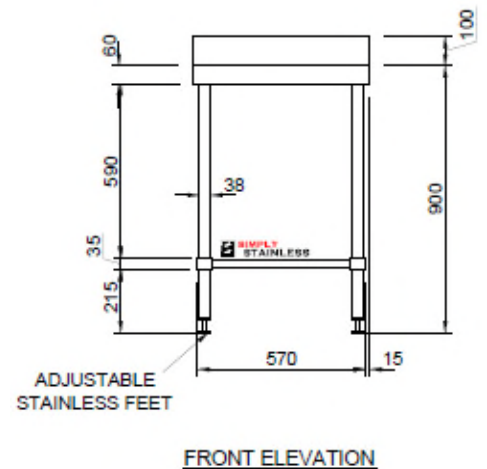

# SIMPLY STAINLESS

www.simplystainless.com

Modular sinks tables and shelves

SPECIFICATION	
Tops	High quality 304 grade stainless steel, 1.2mm gauge, no. 4 finish, 100mm upstand, studs under for fixing accessories
Core	3mm zinalume, marine grade protective paint
Frames	38mm round stainless steel tube, satin polished, machined collars, adjustable stainless disc feet
Undershelves	1.2mm gauge, high quality stainless steel, no. 4 finish, top hat stiffening with channels

02.6	WORK (WALL) BENCH	
	Product Code	Dimensions
	02.6.0300	300mm x 600mm x 900mm
	02.6.0450	450mm x 600mm x 900mm
	02.6.0600	600mm x 600mm x 900mm
	02.6.0900	900mm x 600mm x 900mm
	02.6.1200	1200mm x 600mm x 900mm
	02.6.1500	1500mm x 600mm x 900mm
	02.6.1800	1800mm x 600mm x 900mm
	02.6.2100	2100mm x 600mm x 900mm
	02.6.2400	2400mm x 600mm x 900mm