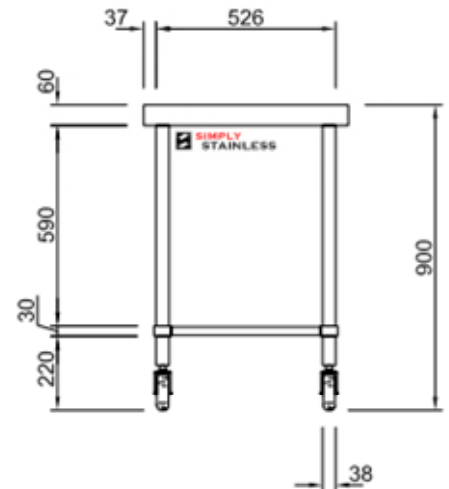

SIMPLY STAINLESS

www.simplystainless.com

Modular sinks tables and shelves

FRONT ELEVATION

SPECIFICATION	
Tops	High quality 304 grade stainless steel 1.2mm gauge, no. 4 finish, studs under for fixing accessories
Core	3mm zincalume, marine grade protective paint
Frames	38mm round stainless steel tube, satin polished, machined collars, 100mm lockable castors
Undershelves	1.2mm gauge, high quality stainless steel, no. 4 finish, top hat stiffening with channels

03.07	MOBILE (ISLAND) BENCH	
	Product Code	Dimensions
	03.7.0600	600mm x 700mm x 900mm
	03.7.0900	900mm x 700mm x 900mm
	03.7.1200	1200mm x 700mm x 900mm
	03.7.1500	1500mm x 700mm x 900mm
	03.7.1800	1800mm x 700mm x 900mm
	03.7.2100	2100mm x 700mm x 900mm
	03.7.2400	2400mm x 700mm x 900mm