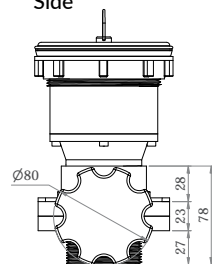

Cast Stainless Steel Sink Waste Arrestor with Shut Off Valve (suits 90mm outlet)

SCRAP-C-90 (304 GRADE)

SCRAP-C-90-316 (316 GRADE)

SCRAP-S-90-P-316 (PLUG ONLY)

SCRAP-S-90-B-316 (BASKET ONLY)

- Available in 304 or 316 grade stainless steel
- Cast stainless construction
- 50mm MI BSP Connection
- Includes fixed strainer, removable basket and plug
- 4mm diameter strainer holes
- Custom designed ergonomic handle
- Suits 90mm outlet

Top

Front

Side

SCRAP-S-90-B-316

SCRAP-S-90-P-316