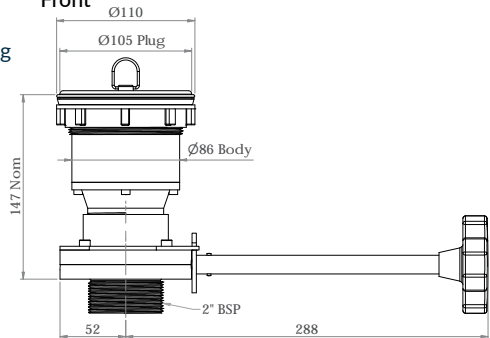

Cast Stainless Steel Sink Waste Arrestor with Shut Off Valve (suits 90mm outlet)

SCRAP-C-90 (304 GRADE)

SCRAP-C-90-316 (316 GRADE)

SCRAP-S-90-P-316 (PLUG ONLY)

SCRAP-S-90-B-316 (BASKET ONLY)

- Available in 304 or 316 grade stainless steel
- Cast stainless construction
- 50mm MI BSP Connection
- Includes fixed strainer, removable basket and plug
- 4mm diameter strainer holes
- Custom designed ergonomic handle
- Suits 90mm outlet

Top

Front

Side

SCRAP-S-90-B-316

SCRAP-S-90-P-316