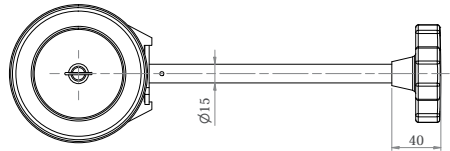

Cast Stainless Steel Sink Waste Arrestor with Shut Off Valve (suits 90mm outlet)

SCRAP-C-90 (304 GRADE)

SCRAP-C-90-316 (316 GRADE)

SCRAP-S-90-P-316 (PLUG ONLY)

SCRAP-S-90-B-316 (BASKET ONLY)

- Available in 304 or 316 grade stainless steel
- Cast stainless construction
- 50mm MI BSP Connection
- Includes fixed strainer, removable basket and plug
- 4mm diameter strainer holes
- Custom designed ergonomic handle
- Suits 90mm outlet

Top

Front

Side

SCRAP-S-90-B-316

SCRAP-S-90-P-316