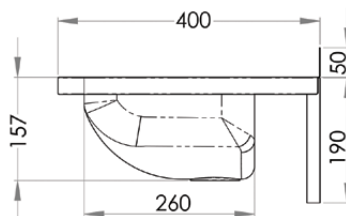

Sinks & Basins

Wall Mounted Hand Basin

HB

HB-1TH

HB-2TH

HB-3TH

HBB (Hand basin wall brackets)

Brackets sold separately

- 11.5 litre capacity
- Constructed from 1mm 304 grade stainless steel
- Radius fascia for safety
- Wall mounted
- 50mm splashback
- 40mm outlet – Suits PW40 & SSBW-40
- Mirror polish finish
- Available in 1, 2 or 3 tap hole configurations
- Taphole position and size to be indicated when ordering

Front

Cross Section

Use optional SAFETEE-STRIP for no sharp edges