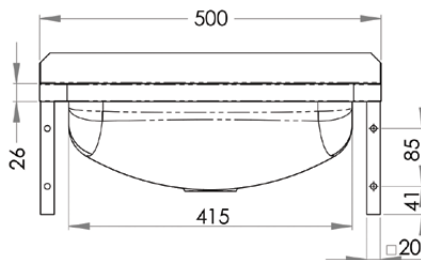

Sinks & Basins

Wall Mounted Hand Basin

HB

HB-1TH

HB-2TH

HB-3TH

HBB (Hand basin wall brackets)

Brackets sold separately

- 11.5 litre capacity
- Constructed from 1mm 304 grade stainless steel
- Radius fascia for safety
- Wall mounted
- 50mm splashback
- 40mm outlet – Suits PW40 & SSBW-40
- Mirror polish finish
- Available in 1, 2 or 3 tap hole configurations
- Taphole position and size to be indicated when ordering

Front

Cross Section

Use optional SAFETEE-STRIP for no sharp edges