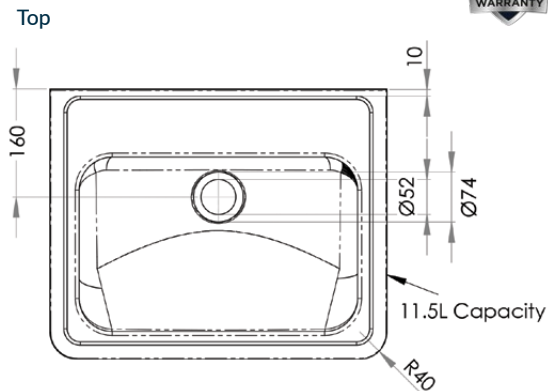

Sinks & Basins

Wall Mounted Hand Basin

HB

HB-1TH

HB-2TH

HB-3TH

HBB (Hand basin wall brackets)

Brackets sold separately

- 11.5 litre capacity
- Constructed from 1mm 304 grade stainless steel
- Radius fascia for safety
- Wall mounted
- 50mm splashback
- 40mm outlet – Suits PW40 & SSBW-40
- Mirror polish finish
- Available in 1, 2 or 3 tap hole configurations
- Taphole position and size to be indicated when ordering

Front

Cross Section

Use optional SAFETEE-STRIP for no sharp edges