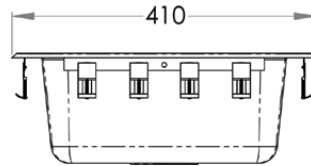

Sinks & Basins

Inset Bar Sink

HBF

- 11.1 litre capacity
- Constructed from 0.9mm 304 grade stainless steel
- 50mm centre outlet suits 50mm plug and waste and 50mm Scraptrap
- Mirror polish finish
- Comes complete with fixing clips and seal
- Tap holes on request - Left or Right

Top

Front

Side