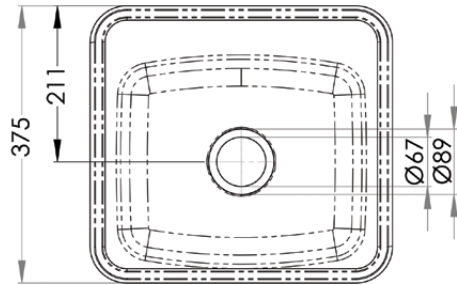

Sinks & Basins

Inset Bar Sink

HBF

- 11.1 litre capacity
- Constructed from 0.9mm 304 grade stainless steel
- 50mm centre outlet suits 50mm plug and waste and 50mm Scraptrap
- Mirror polish finish
- Comes complete with fixing clips and seal
- Tap holes on request - Left or Right

Top

Front

Side