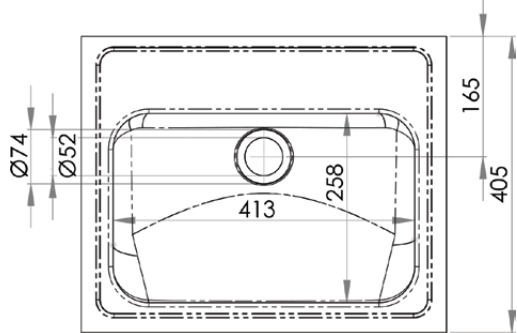

## Inset Hand Basin

### HBF01

- 11.5 litre capacity
- Constructed from 1mm 304 grade stainless steel
- Mirror polish finish
- 40mm outlet - Suits PW40 & SSBW-40
- Comes complete with fixing clips and seal
- Available in 1, 2 and 3 tap hole configurations on request

Top

Front

Cross Section