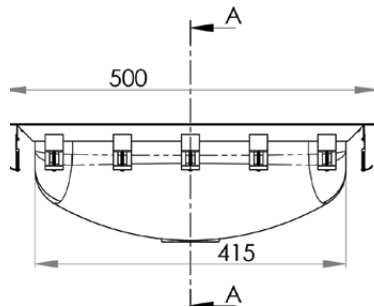

## Inset Hand Basin

### HBF01

- 11.5 litre capacity
- Constructed from 1mm 304 grade stainless steel
- Mirror polish finish
- 40mm outlet - Suits PW40 & SSBW-40
- Comes complete with fixing clips and seal
- Available in 1, 2 and 3 tap hole configurations on request

Top

Front

Cross Section