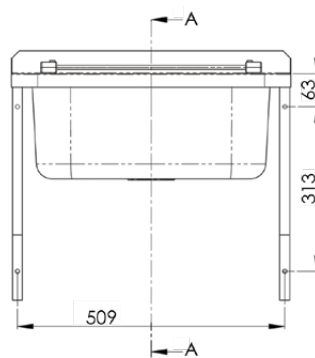

Sinks & Basins

Cleaners Sink with Brackets

AB-CS-B

CS-H/CSG (cleaners sink only)

CSB (wall brackets only)

- 31.2L Capacity
- Constructed from 1mm 304 grade stainless steel
- Mirror polish finish
- 50mm splashback
- 90mm outlet - Suits basket waste or 90mm Scraptrap
- Comes complete with hinged grate
- Available with stainless steel wall brackets

Use optional SAFETEE-STRIP for no sharp edges

Top

Front

Cross Section