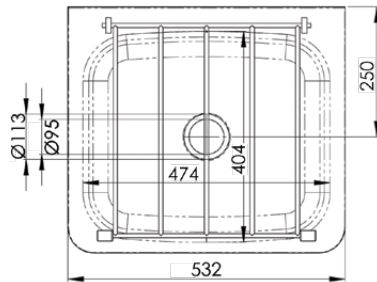

Sinks & Basins

Cleaners Sink with Brackets

AB-CS-B

CS-H/CSG (cleaners sink only)

CSB (wall brackets only)

- 31.2L Capacity
- Constructed from 1mm 304 grade stainless steel
- Mirror polish finish
- 50mm splashback
- 90mm outlet - Suits basket waste or 90mm Scraptrap
- Comes complete with hinged grate
- Available with stainless steel wall brackets

Use optional SAFETEE-STRIP for no sharp edges

Top

Front

Cross Section