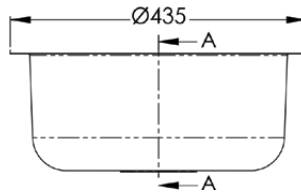

Sinks & Basins

Inset Sink

RBF385

- 19 litre capacity
- Constructed from 0.9mm 304 grade stainless steel
- 25mm polished flange
- 90mm centre outlet
- Can be inset in any bench top
- Mirror polish finish

Top

Front

Side