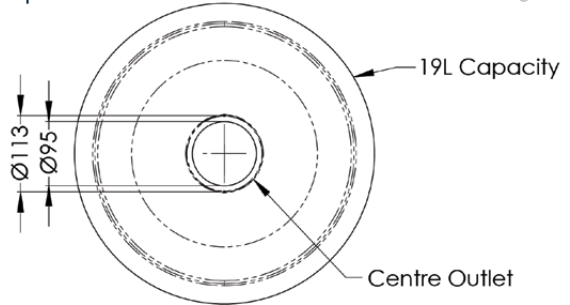

Sinks & Basins

Inset Sink

RBF385

- 19 litre capacity
- Constructed from 0.9mm 304 grade stainless steel
- 25mm polished flange
- 90mm centre outlet
- Can be inset in any bench top
- Mirror polish finish

Top

Front

Side