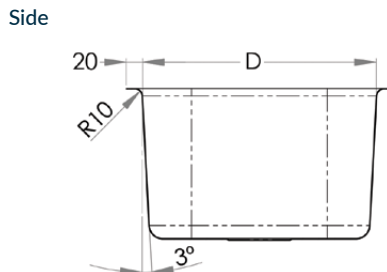

## Pressed Sink Bowls

- Constructed from 1mm 304 grade stainless steel
- 20mm flange
- Centre outlet
- Satin polish finish

PRODUCT CODE	W (mm)	D (mm)	H (mm)	OUTLET	CAPACITY
PB01	250	140	110	40	3L
PB02	290	250	165	50	10.4L
PB06	330	330	210	50	20.4L
PB08	350	250	170	50	13.1L
PB14	400	340	200	50	24.6L
PB20	450	380	200	50	31.4L
PB23	520	370	210	50	37L