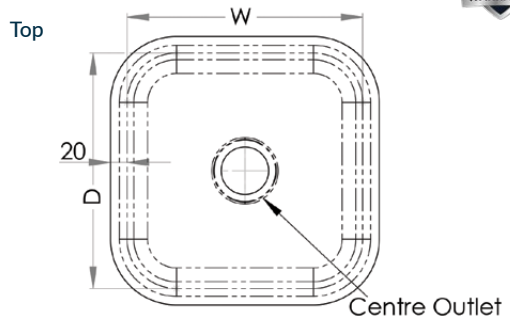

## Pressed Sink Bowls

- Constructed from 1mm 304 grade stainless steel
- 20mm flange
- Centre outlet
- Satin polish finish

PRODUCT CODE	W (mm)	D (mm)	H (mm)	OUTLET	CAPACITY
PB01	250	140	110	40	3L
PB02	290	250	165	50	10.4L
PB06	330	330	210	50	20.4L
PB08	350	250	170	50	13.1L
PB14	400	340	200	50	24.6L
PB20	450	380	200	50	31.4L
PB23	520	370	210	50	37L