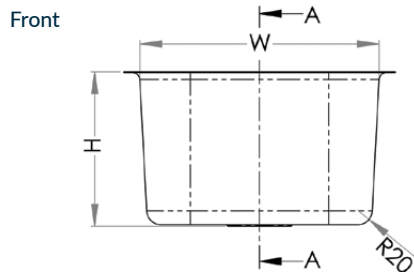

## Pressed Sink Bowls

- Constructed from 1mm 304 grade stainless steel
- 20mm flange
- Centre outlet
- Satin polish finish

PRODUCT CODE	W (mm)	D (mm)	H (mm)	OUTLET	CAPACITY
PB01	250	140	110	40	3L
PB02	290	250	165	50	10.4L
PB06	330	330	210	50	20.4L
PB08	350	250	170	50	13.1L
PB14	400	340	200	50	24.6L
PB20	450	380	200	50	31.4L
PB23	520	370	210	50	37L