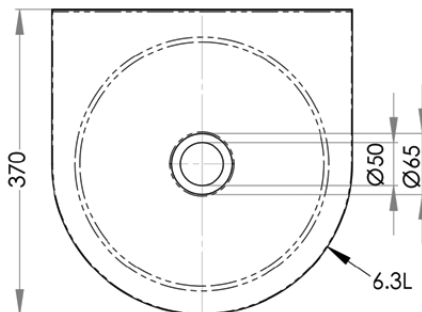

## Round Hand Basin

### HBR

- 6.3 litre capacity
- Constructed from 1mm 304 grade stainless steel
- 300mm bowl diameter
- 50mm splashback
- 40mm outlet – Suits PW40 & SSBW-40
- Comes complete with wall brackets
- Left or right tap holes on request
- Taphole position and size to be indicated when ordering

Top

Front

Cross Section

Use optional SAFETEE-STRIP for no sharp edges