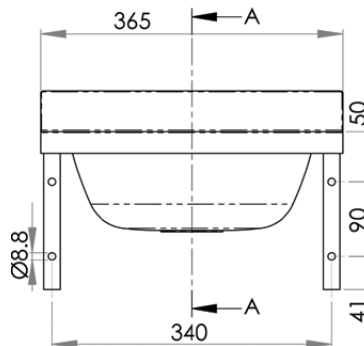

### HBR

- 6.3 litre capacity
- Constructed from 1mm 304 grade stainless steel
- 300mm bowl diameter
- 50mm splashback
- 40mm outlet – Suits PW40 & SSBW-40
- Comes complete with wall brackets
- Left or right tap holes on request
- Taphole position and size to be indicated when ordering

Top

Front

Cross Section

Use optional SAFETEE-STRIP for no sharp edges