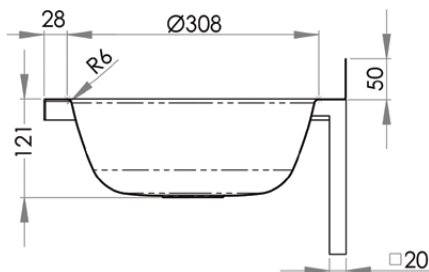

### HBR

- 6.3 litre capacity
- Constructed from 1mm 304 grade stainless steel
- 300mm bowl diameter
- 50mm splashback
- 40mm outlet – Suits PW40 & SSBW-40
- Comes complete with wall brackets
- Left or right tap holes on request
- Taphole position and size to be indicated when ordering

Top

Front

Cross Section

Use optional SAFETEE-STRIP for no sharp edges