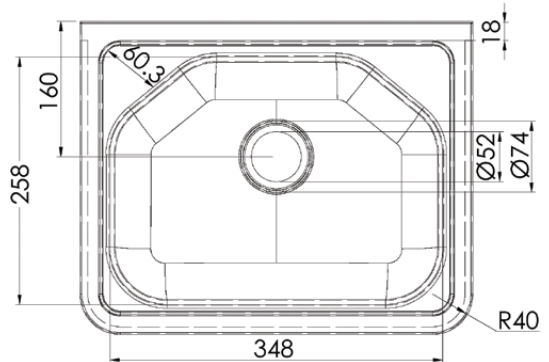

Front

Sinks & Basins

Compact 11L Hand Basin

HB11C

- 304 grade stainless steel
- Space saving design
- 11L capacity
- 30mm splashback
- Mirror polish finish
- Full stainless steel brackets
- Complete with 40mm plug and waste
- Left or right tap hole on request
- Taphole position and size to be indicated when ordering

Top