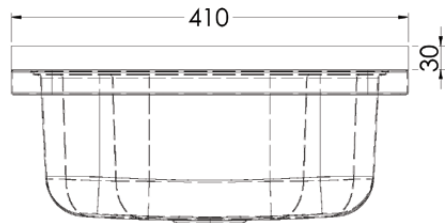

Sinks & Basins

Compact 11L Hand Basin

HB11C

- 304 grade stainless steel
- Space saving design
- 11L capacity
- 30mm splashback
- Mirror polish finish
- Full stainless steel brackets
- Complete with 40mm plug and waste
- Left or right tap hole on request
- Taphole position and size to be indicated when ordering

Use optional SAFETEE-STRIP for no sharp edges