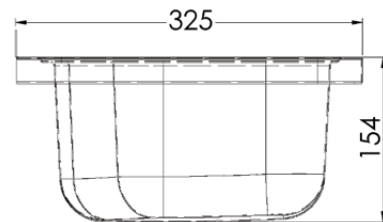

### HB11C

- 304 grade stainless steel
- Space saving design
- 11L capacity
- 30mm splashback
- Mirror polish finish
- Full stainless steel brackets
- Complete with 40mm plug and waste
- Left or right tap hole on request
- Taphole position and size to be indicated when ordering

Top

Front

Side

Use optional SAFETEE-STRIP for no sharp edges