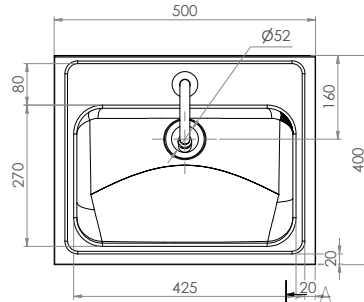

Sinks & Basins

Hands Free Knee Operated Basin - Timed Flow

AB-KNEEHBTMV-TF (with *thermostatic mixing valve*)

- 11.5L capacity
- Shroud - Constructed from 1.2mm 304 grade stainless steel
- Basin - Constructed from 1mm 304 grade stainless steel
- 18 second timed flow
- 50mm splashback
- 40mm outlet - Suits PW40 & SSBW-40
- 500kPa Maximum Working Pressure
- WELS 4 Star 6.5LPM

Top

Front

Back

Mounting Holes \varnothing 6.8 x 6

Side

Suggested mounting height from floor level for standard use - 850mm-900mm

Tapware parts have a 2 year onsite warranty