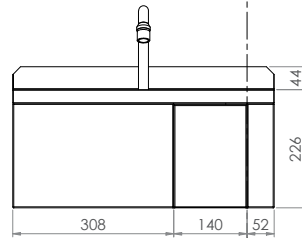

Sinks & Basins

Hands Free Knee Operated Basin - Timed Flow

AB-KNEEHBTMV-TF (with *thermostatic mixing valve*)

- 11.5L capacity
- Shroud - Constructed from 1.2mm 304 grade stainless steel
- Basin - Constructed from 1mm 304 grade stainless steel
- 18 second timed flow
- 50mm splashback
- 40mm outlet - Suits PW40 & SSBW-40
- 500kPa Maximum Working Pressure
- WELS 4 Star 6.5LPM

Top

Front

Back

Mounting Holes \varnothing 6.8 x 6

Side

Suggested mounting height from floor level for standard use - 850mm-900mm

Tapware parts have a 2 year onsite warranty