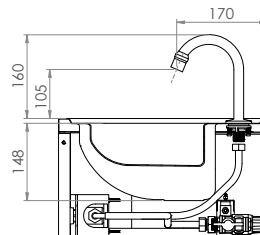

Sinks & Basins

Hands Free Knee Operated Basin - Timed Flow

AB-KNEEHBTMV-TF (with *thermostatic mixing valve*)

- 11.5L capacity
- Shroud - Constructed from 1.2mm 304 grade stainless steel
- Basin - Constructed from 1mm 304 grade stainless steel
- 18 second timed flow
- 50mm splashback
- 40mm outlet - Suits PW40 & SSBW-40
- 500kPa Maximum Working Pressure
- WELS 4 Star 6.5LPM

Top

Front

Back

Mounting Holes \varnothing 6.8 x 6

Side

Suggested mounting height from floor level for standard use - 850mm-900mm

Tapware parts have a 2 year onsite warranty