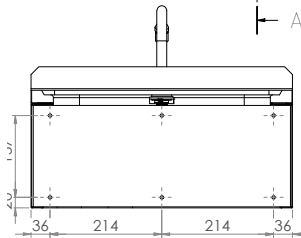

Sinks & Basins

Hands Free Knee Operated Basin - Timed Flow

AB-KNEEHBTMV-TF (with *thermostatic mixing valve*)

- 11.5L capacity
- Shroud - Constructed from 1.2mm 304 grade stainless steel
- Basin - Constructed from 1mm 304 grade stainless steel
- 18 second timed flow
- 50mm splashback
- 40mm outlet - Suits PW40 & SSBW-40
- 500kPa Maximum Working Pressure
- WELS 4 Star 6.5LPM

Top

Front

Back

Mounting Holes \varnothing 6.8 x 6

Side

Suggested mounting height from floor level for standard use - 850mm-900mm

Tapware parts have a 2 year onsite warranty