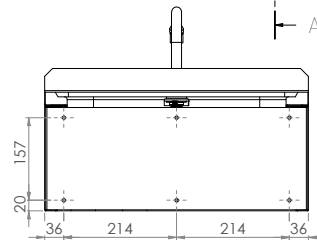

Sinks & Basins

Hands Free Knee Operated Basin

AB-KNEEHBTMV-1 (with thermostatic mixing valve)

- 11.5L capacity
- Shroud - Constructed from 1.2mm 304 grade stainless steel
- Basin - Constructed from 1mm 304 grade stainless steel
- 50mm splashback
- 40mm outlet - Suits PW40 & SSBW-40
- 500kPa Maximum Working Pressure
- WELS 4 Star 6.5LPM

Top

Front

Back

Mounting Holes \varnothing 6.8 x 6

Side

Suggested mounting height
from floor level for standard
use - 850mm-900mm

Tapware parts
have a 2 year
onsite warranty