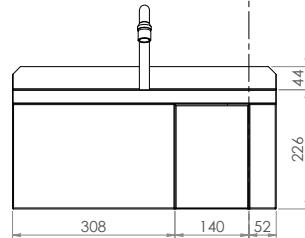

Sinks & Basins

Hands Free Knee Operated Basin

AB-KNEEHBTMV-1 (with thermostatic mixing valve)

- 11.5L capacity
- Shroud - Constructed from 1.2mm 304 grade stainless steel
- Basin - Constructed from 1mm 304 grade stainless steel
- 50mm splashback
- 40mm outlet - Suits PW40 & SSBW-40
- 500kPa Maximum Working Pressure
- WELS 4 Star 6.5LPM

Top

Front

Back

Mounting Holes \varnothing 6.8 x 6

Side

Suggested mounting height
from floor level for standard
use - 850mm-900mm

Tapware parts
have a 2 year
onsite warranty