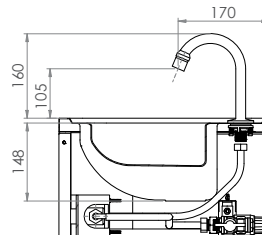

Sinks & Basins

Hands Free Knee Operated Basin

AB-KNEEHBTMV-1 (with thermostatic mixing valve)

- 11.5L capacity
- Shroud - Constructed from 1.2mm 304 grade stainless steel
- Basin - Constructed from 1mm 304 grade stainless steel
- 50mm splashback
- 40mm outlet - Suits PW40 & SSBW-40
- 500kPa Maximum Working Pressure
- WELS 4 Star 6.5LPM

Top

Front

Back

Mounting Holes \varnothing 6.8 x 6

Side

Suggested mounting height
from floor level for standard
use - 850mm-900mm

Tapware parts
have a 2 year
onsite warranty