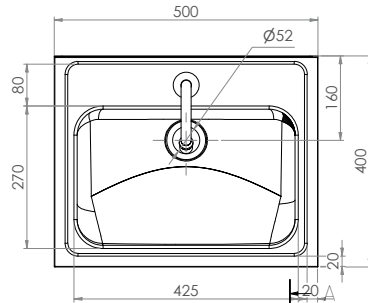

Sinks & Basins

Hands Free Knee Operated Basin

AB-KNEEHBTMV-1 (with thermostatic mixing valve)

- 11.5L capacity
- Shroud - Constructed from 1.2mm 304 grade stainless steel
- Basin - Constructed from 1mm 304 grade stainless steel
- 50mm splashback
- 40mm outlet - Suits PW40 & SSBW-40
- 500kPa Maximum Working Pressure
- WELS 4 Star 6.5LPM

Top

Front

Back

Mounting Holes \varnothing 6.8 x 6

Side

Suggested mounting height
from floor level for standard
use - 850mm-900mm

Tapware parts
have a 2 year
onsite warranty