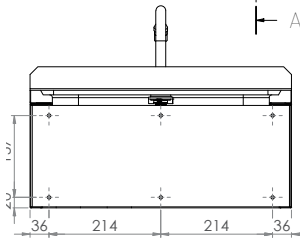

### AB-KNEEHBT-TF (with tempering valve) Top

- 11.5L capacity
- Shroud - Constructed from 1.2mm 304 grade stainless steel
- Basin - Constructed from 1mm 304 grade stainless steel
- 18 second timed flow
- 50mm splashback
- 40mm outlet - Suits PW40 & SSBW-40
- 500kPa Maximum Working Pressure
- WELS 4 Star 6.5LPM

Front

Back

Mounting Holes  $\varnothing$  6.8 x 6

Side

Suggested mounting height from floor level for standard use - 850mm-900mm

Tapware parts have a 2 year onsite warranty