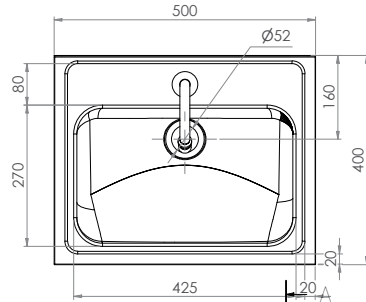

## Hands Free Knee Operated Basin - Timed Flow

### AB-KNEEHBT-TF (with tempering valve) Top

- 11.5L capacity
- Shroud - Constructed from 1.2mm 304 grade stainless steel
- Basin - Constructed from 1mm 304 grade stainless steel
- 18 second timed flow
- 50mm splashback
- 40mm outlet - Suits PW40 & SSBW-40
- 500kPa Maximum Working Pressure
- WELS 4 Star 6.5LPM

Front

Back

Mounting Holes  $\varnothing$  6.8 x 6

Side

Suggested mounting height from floor level for standard use - 850mm-900mm

Tapware parts have a 2 year onsite warranty