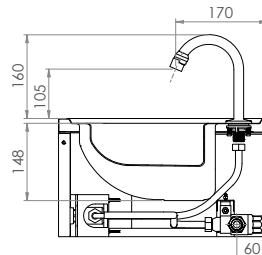

### AB-KNEEHBT-TF (with tempering valve) Top

- 11.5L capacity
- Shroud - Constructed from 1.2mm 304 grade stainless steel
- Basin - Constructed from 1mm 304 grade stainless steel
- 18 second timed flow
- 50mm splashback
- 40mm outlet - Suits PW40 & SSBW-40
- 500kPa Maximum Working Pressure
- WELS 4 Star 6.5LPM

Front

Back

Mounting Holes  $\varnothing$  6.8 x 6

Side

Suggested mounting height from floor level for standard use - 850mm-900mm

Tapware parts have a 2 year onsite warranty