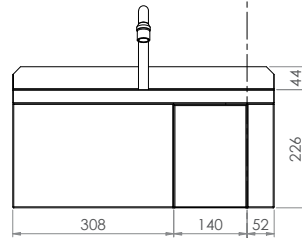

### AB-KNEEHBT-TF (with tempering valve) Top

- 11.5L capacity
- Shroud - Constructed from 1.2mm 304 grade stainless steel
- Basin - Constructed from 1mm 304 grade stainless steel
- 18 second timed flow
- 50mm splashback
- 40mm outlet - Suits PW40 & SSBW-40
- 500kPa Maximum Working Pressure
- WELS 4 Star 6.5LPM

Front

Back

Mounting Holes  $\varnothing$  6.8 x 6

Side

Suggested mounting height from floor level for standard use - 850mm-900mm

Tapware parts have a 2 year onsite warranty