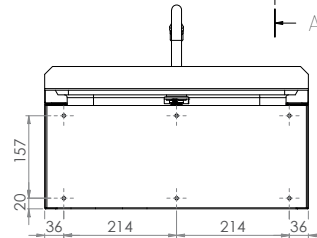

Sinks & Basins

Hands Free Knee Operated Basin

AB-KNEEHBT-1 (with tempering valve)

- 11.5L capacity
- Shroud - Constructed from 1.2mm 304 grade stainless steel
- Basin - Constructed from 1mm 304 grade stainless steel
- 50mm splashback
- 40mm outlet - Suits PW40 & SSBW-40
- 500kPa Maximum Working Pressure
- WELS 4 Star 6.5LPM

Top

Front

Back

Mounting Holes \varnothing 6.8 x 6

Side

Suggested mounting height from floor level for standard use - 850mm-900mm

Tapware parts have a 2 year onsite warranty