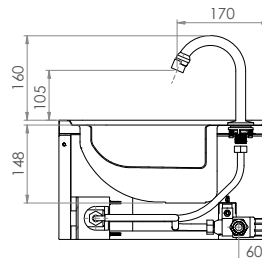

Sinks & Basins

Hands Free Knee Operated Basin

AB-KNEEHBT-1 (with tempering valve)

- 11.5L capacity
- Shroud - Constructed from 1.2mm 304 grade stainless steel
- Basin - Constructed from 1mm 304 grade stainless steel
- 50mm splashback
- 40mm outlet - Suits PW40 & SSBW-40
- 500kPa Maximum Working Pressure
- WELS 4 Star 6.5LPM

Top

Front

Back

Mounting Holes \varnothing 6.8 x 6

Side

Suggested mounting height from floor level for standard use - 850mm-900mm

Tapware parts have a 2 year onsite warranty