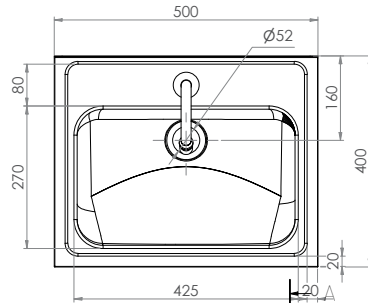

Sinks & Basins

Hands Free Knee Operated Basin

AB-KNEEHBT-1 (with tempering valve)

- 11.5L capacity
- Shroud - Constructed from 1.2mm 304 grade stainless steel
- Basin - Constructed from 1mm 304 grade stainless steel
- 50mm splashback
- 40mm outlet - Suits PW40 & SSBW-40
- 500kPa Maximum Working Pressure
- WELS 4 Star 6.5LPM

Top

Front

Back

Mounting Holes \varnothing 6.8 x 6

Side

Suggested mounting height from floor level for standard use - 850mm-900mm

Tapware parts have a 2 year onsite warranty