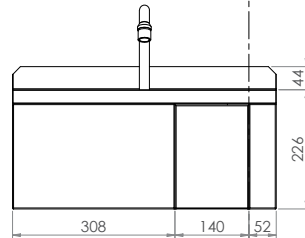

Sinks & Basins

Hands Free Knee Operated Basin

AB-KNEEHBT-1 (with tempering valve)

- 11.5L capacity
- Shroud - Constructed from 1.2mm 304 grade stainless steel
- Basin - Constructed from 1mm 304 grade stainless steel
- 50mm splashback
- 40mm outlet - Suits PW40 & SSBW-40
- 500kPa Maximum Working Pressure
- WELS 4 Star 6.5LPM

Top

Front

Back

Mounting Holes \varnothing 6.8 x 6

Side

Suggested mounting height from floor level for standard use - 850mm-900mm

Tapware parts have a 2 year onsite warranty