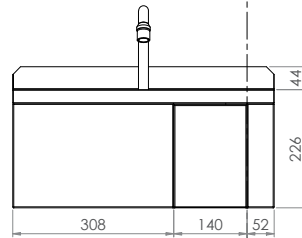

Sinks & Basins

Hands Free Knee Operated Basin - Timed Flow

AB-KNEEHB-TF

(without temperature control valve)

- 11.5L capacity
- Shroud - Constructed from 1.2mm 304 grade stainless steel
- Basin - Constructed from 1mm 304 grade stainless steel
- 18 second timed flow
- 50mm splashback
- 40mm outlet - Suits PW40 & SSBW-40
- 500kPa Maximum Working Pressure
- WELS 4 Star 6.5LPM

Top

Front

Back

Side

Suggested mounting height from floor level for standard use - 850mm-900mm

Tapware parts have a 2 year onsite warranty