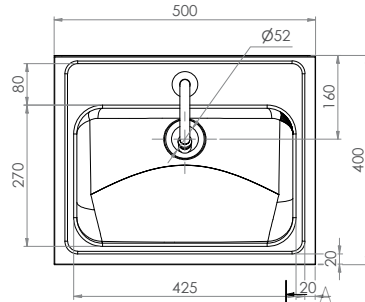

Sinks & Basins

Hands Free Knee Operated Basin - Timed Flow

AB-KNEEHB-TF

(without temperature control valve)

- 11.5L capacity
- Shroud - Constructed from 1.2mm 304 grade stainless steel
- Basin - Constructed from 1mm 304 grade stainless steel
- 18 second timed flow
- 50mm splashback
- 40mm outlet - Suits PW40 & SSBW-40
- 500kPa Maximum Working Pressure
- WELS 4 Star 6.5LPM

Top

Front

Back

Side

Suggested mounting height from floor level for standard use - 850mm-900mm

Tapware parts have a 2 year onsite warranty