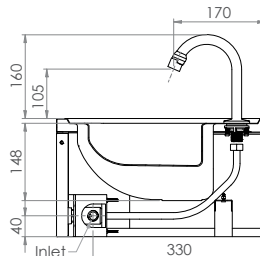

Sinks & Basins

Hands Free Knee Operated Basin - Timed Flow

AB-KNEEHB-TF

(without temperature control valve)

- 11.5L capacity
- Shroud - Constructed from 1.2mm 304 grade stainless steel
- Basin - Constructed from 1mm 304 grade stainless steel
- 18 second timed flow
- 50mm splashback
- 40mm outlet - Suits PW40 & SSBW-40
- 500kPa Maximum Working Pressure
- WELS 4 Star 6.5LPM

Top

Front

Back

Side

Suggested mounting height from floor level for standard use - 850mm-900mm

Tapware parts have a 2 year onsite warranty