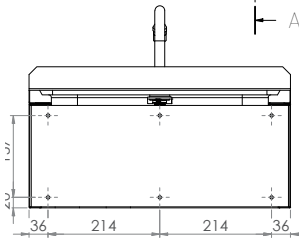

Sinks & Basins

Hands Free Knee Operated Basin - Timed Flow

AB-KNEEHB-TF

(without temperature control valve)

- 11.5L capacity
- Shroud - Constructed from 1.2mm 304 grade stainless steel
- Basin - Constructed from 1mm 304 grade stainless steel
- 18 second timed flow
- 50mm splashback
- 40mm outlet - Suits PW40 & SSBW-40
- 500kPa Maximum Working Pressure
- WELS 4 Star 6.5LPM

Top

Front

Back

Side

Suggested mounting height from floor level for standard use - 850mm-900mm

Tapware parts have a 2 year onsite warranty