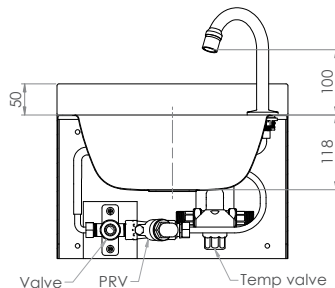

### AB-KNEEHB-RT (with tempering valve)

- 6.3L capacity
- Shroud - Constructed from 1.2mm 304 grade stainless steel
- Basin - Constructed from 1mm 304 grade stainless steel
- 18 second timed flow
- 50mm splashback
- 40mm outlet – Suits PW40 & SSBW-40
- 500kPa Maximum Working Pressure
- WELS 4 Star 6.5LPM

Side

Back

Front

Suggested mounting height from floor level for standard use - 850mm-900mm

Tapware parts have a 2 year onsite warranty