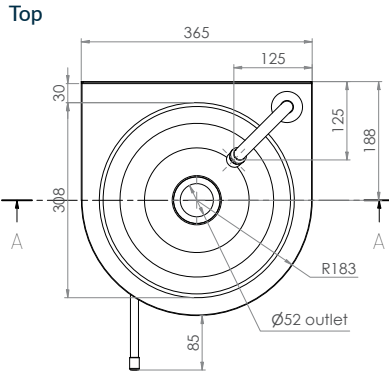

## Round Hands Free Knee Operated Basin - Timed Flow

### AB-KNEEHB-RT (with tempering valve)

- 6.3L capacity
- Shroud - Constructed from 1.2mm 304 grade stainless steel
- Basin - Constructed from 1mm 304 grade stainless steel
- 18 second timed flow
- 50mm splashback
- 40mm outlet – Suits PW40 & SSBW-40
- 500kPa Maximum Working Pressure
- WELS 4 Star 6.5LPM

Side

Back

Front

Suggested mounting height from floor level for standard use - 850mm-900mm

Tapware parts have a 2 year onsite warranty