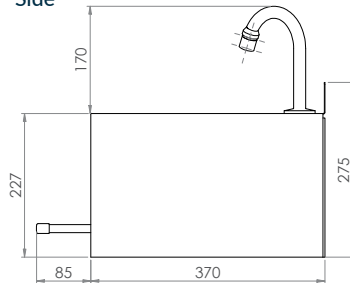

## Round Hands Free Knee Operated Basin - Timed Flow

### AB-KNEEHB-RT (with tempering valve)

- 6.3L capacity
- Shroud - Constructed from 1.2mm 304 grade stainless steel
- Basin - Constructed from 1mm 304 grade stainless steel
- 18 second timed flow
- 50mm splashback
- 40mm outlet – Suits PW40 & SSBW-40
- 500kPa Maximum Working Pressure
- WELS 4 Star 6.5LPM

Side

Back

Front

Suggested mounting height from floor level for standard use - 850mm-900mm

Tapware parts have a 2 year onsite warranty