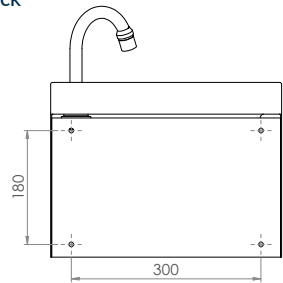

### AB-KNEEHB-RT (with tempering valve)

- 6.3L capacity
- Shroud - Constructed from 1.2mm 304 grade stainless steel
- Basin - Constructed from 1mm 304 grade stainless steel
- 18 second timed flow
- 50mm splashback
- 40mm outlet – Suits PW40 & SSBW-40
- 500kPa Maximum Working Pressure
- WELS 4 Star 6.5LPM

Side

Back

Front

Suggested mounting height from floor level for standard use - 850mm-900mm

Tapware parts have a 2 year onsite warranty