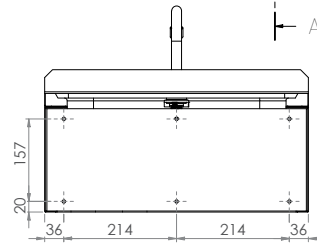

### AB-KNEEHB-1 (without temperature control valve)

- 11.5L capacity
- Shroud - Constructed from 1.2mm 304 grade stainless steel
- Basin - Constructed from 1mm 304 grade stainless steel
- 50mm splashback
- 40mm outlet - Suits PW40 & SSBW-40
- 500kPa Maximum Working Pressure
- WELS 4 Star 6.5LPM

Top

Front

Back

Mounting Holes  $\varnothing$  6.8 x 6

Side

Suggested mounting height from floor level for standard use - 850mm-900mm

Tapware parts have a 2 year onsite warranty