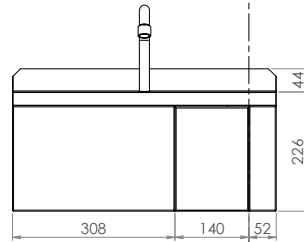

### AB-KNEEHB-1 (without temperature control valve)

- 11.5L capacity
- Shroud - Constructed from 1.2mm 304 grade stainless steel
- Basin - Constructed from 1mm 304 grade stainless steel
- 50mm splashback
- 40mm outlet - Suits PW40 & SSBW-40
- 500kPa Maximum Working Pressure
- WELS 4 Star 6.5LPM

Top

Front

Back

Mounting Holes  $\varnothing$  6.8 x 6

Side

Suggested mounting height from floor level for standard use - 850mm-900mm

Tapware parts have a 2 year onsite warranty