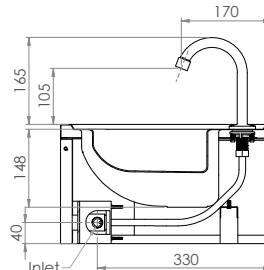

### AB-KNEEHB-1 (without temperature control valve)

- 11.5L capacity
- Shroud - Constructed from 1.2mm 304 grade stainless steel
- Basin - Constructed from 1mm 304 grade stainless steel
- 50mm splashback
- 40mm outlet - Suits PW40 & SSBW-40
- 500kPa Maximum Working Pressure
- WELS 4 Star 6.5LPM

Top

Front

Back

Mounting Holes  $\varnothing$  6.8 x 6

Side

Suggested mounting height from floor level for standard use - 850mm-900mm

Tapware parts have a 2 year onsite warranty