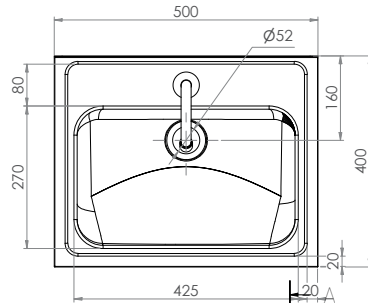

## Hands Free Knee Operated Basin

### AB-KNEEHB-1 (without temperature control valve)

- 11.5L capacity
- Shroud - Constructed from 1.2mm 304 grade stainless steel
- Basin - Constructed from 1mm 304 grade stainless steel
- 50mm splashback
- 40mm outlet - Suits PW40 & SSBW-40
- 500kPa Maximum Working Pressure
- WELS 4 Star 6.5LPM

Top

Front

Back

Mounting Holes  $\varnothing$  6.8 x 6

Side

Suggested mounting height from floor level for standard use - 850mm-900mm

Tapware parts have a 2 year onsite warranty